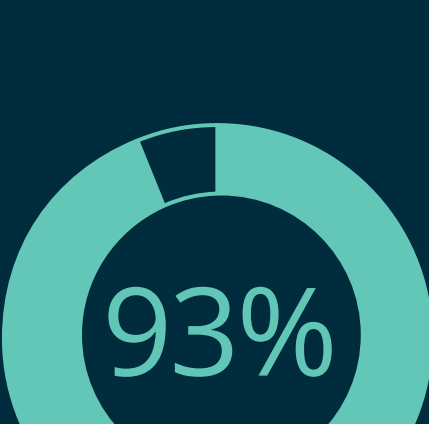

Industry Challenges

Addressing the Supply Chain

#1 most difficult part of being a design engineer: Supply chain issues

Availability issues and high cost are the most common reason

Approvals, Suppliers and Distribution Channels