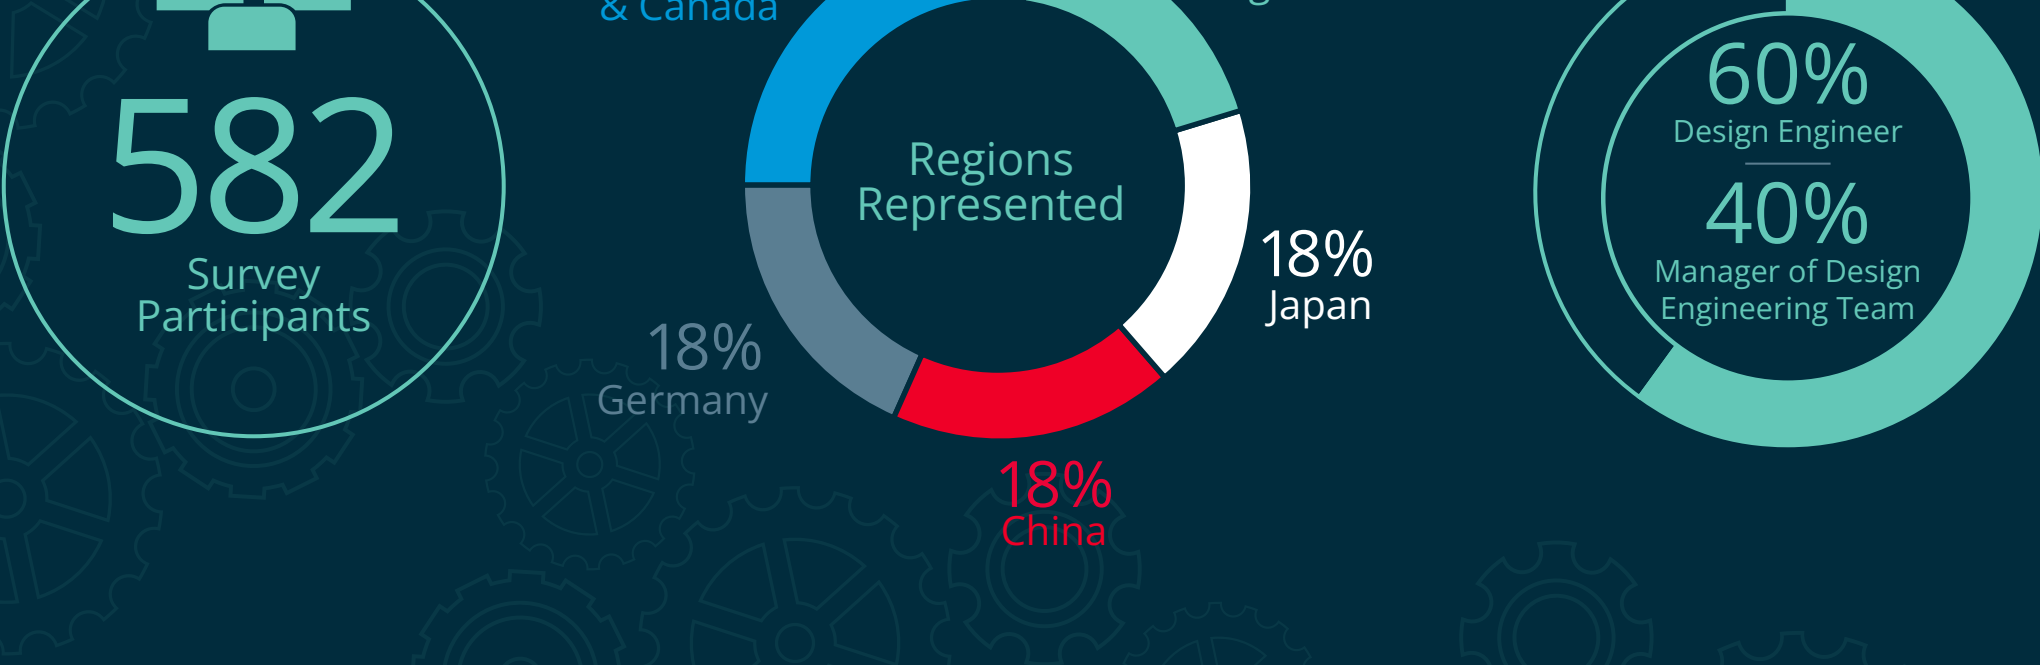

Design Engineer

Tell-All: **ADVANCING INNOVATION IN AN ERA OF DISRUPTION**

See what design engineers are saying in our latest survey - and how the game is changing in surprising ways.