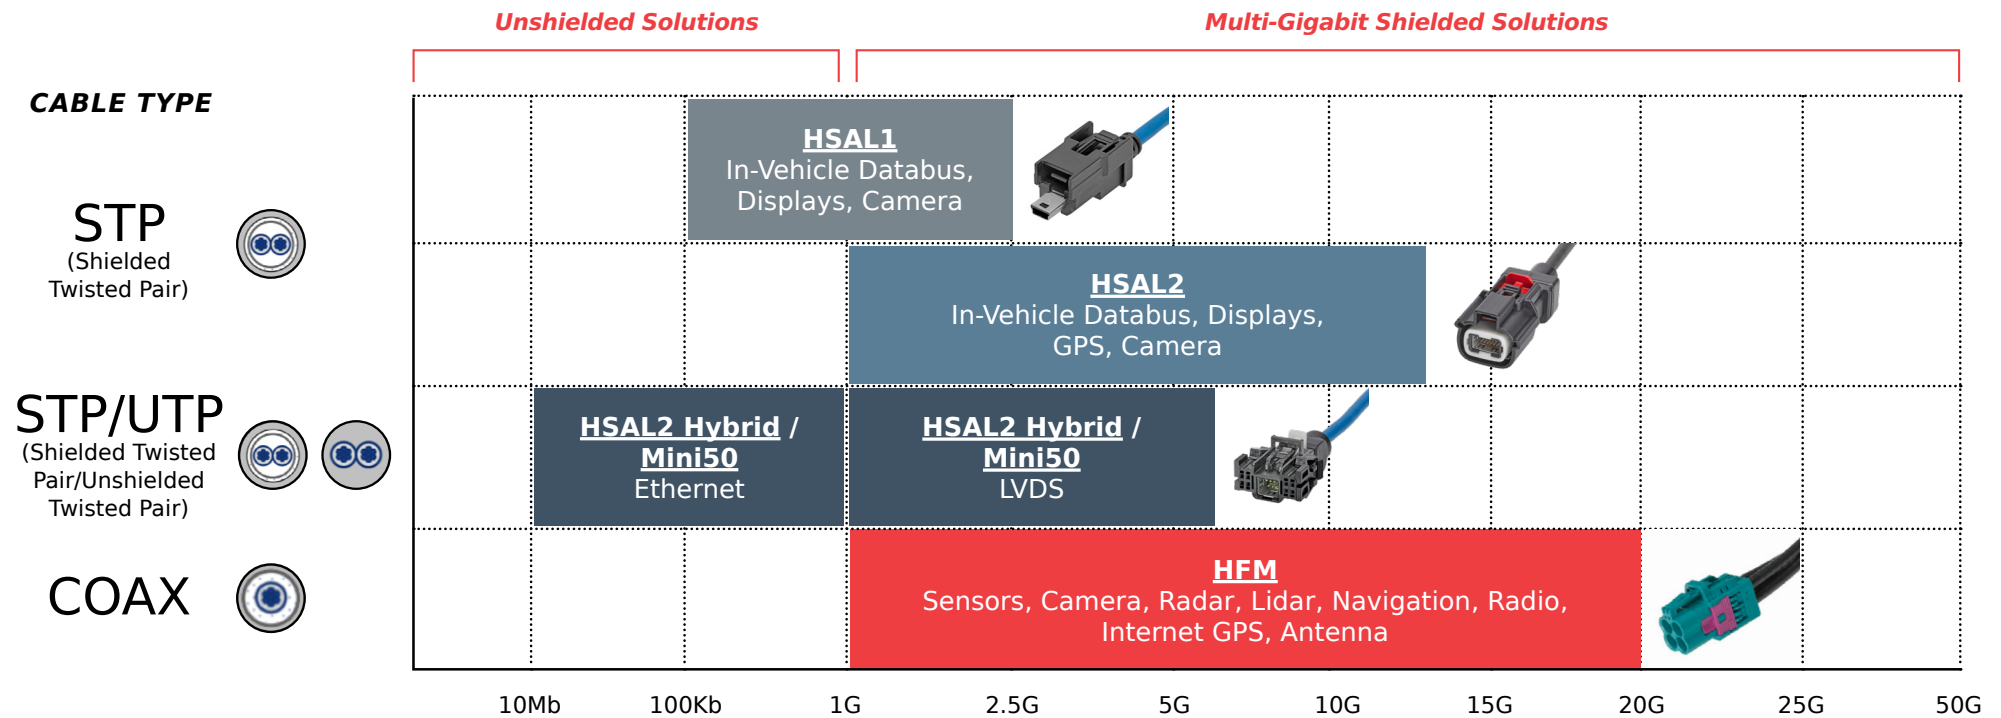

Networking > High-Speed Landscape

| PRODUCT | # PAIRS/COAX | SIGNALING PROTOCOL |
|-----------------------|--------------|---|
| HSAL1 | 1-2 pairs | USB, LVDS, A2B, Low Speed Ethernet |
| HSAL2 | 1-4 pairs | USB3.0, LVDS, Multi-Gigabit Ethernet |
| HSAL2 Hybrid / Mini50 | 1 pair | Mixed: LVDS, Ethernet, USB2.0, BroadR-Reach |
| HFM | 1-4 coax | LVDS, Ethernet |